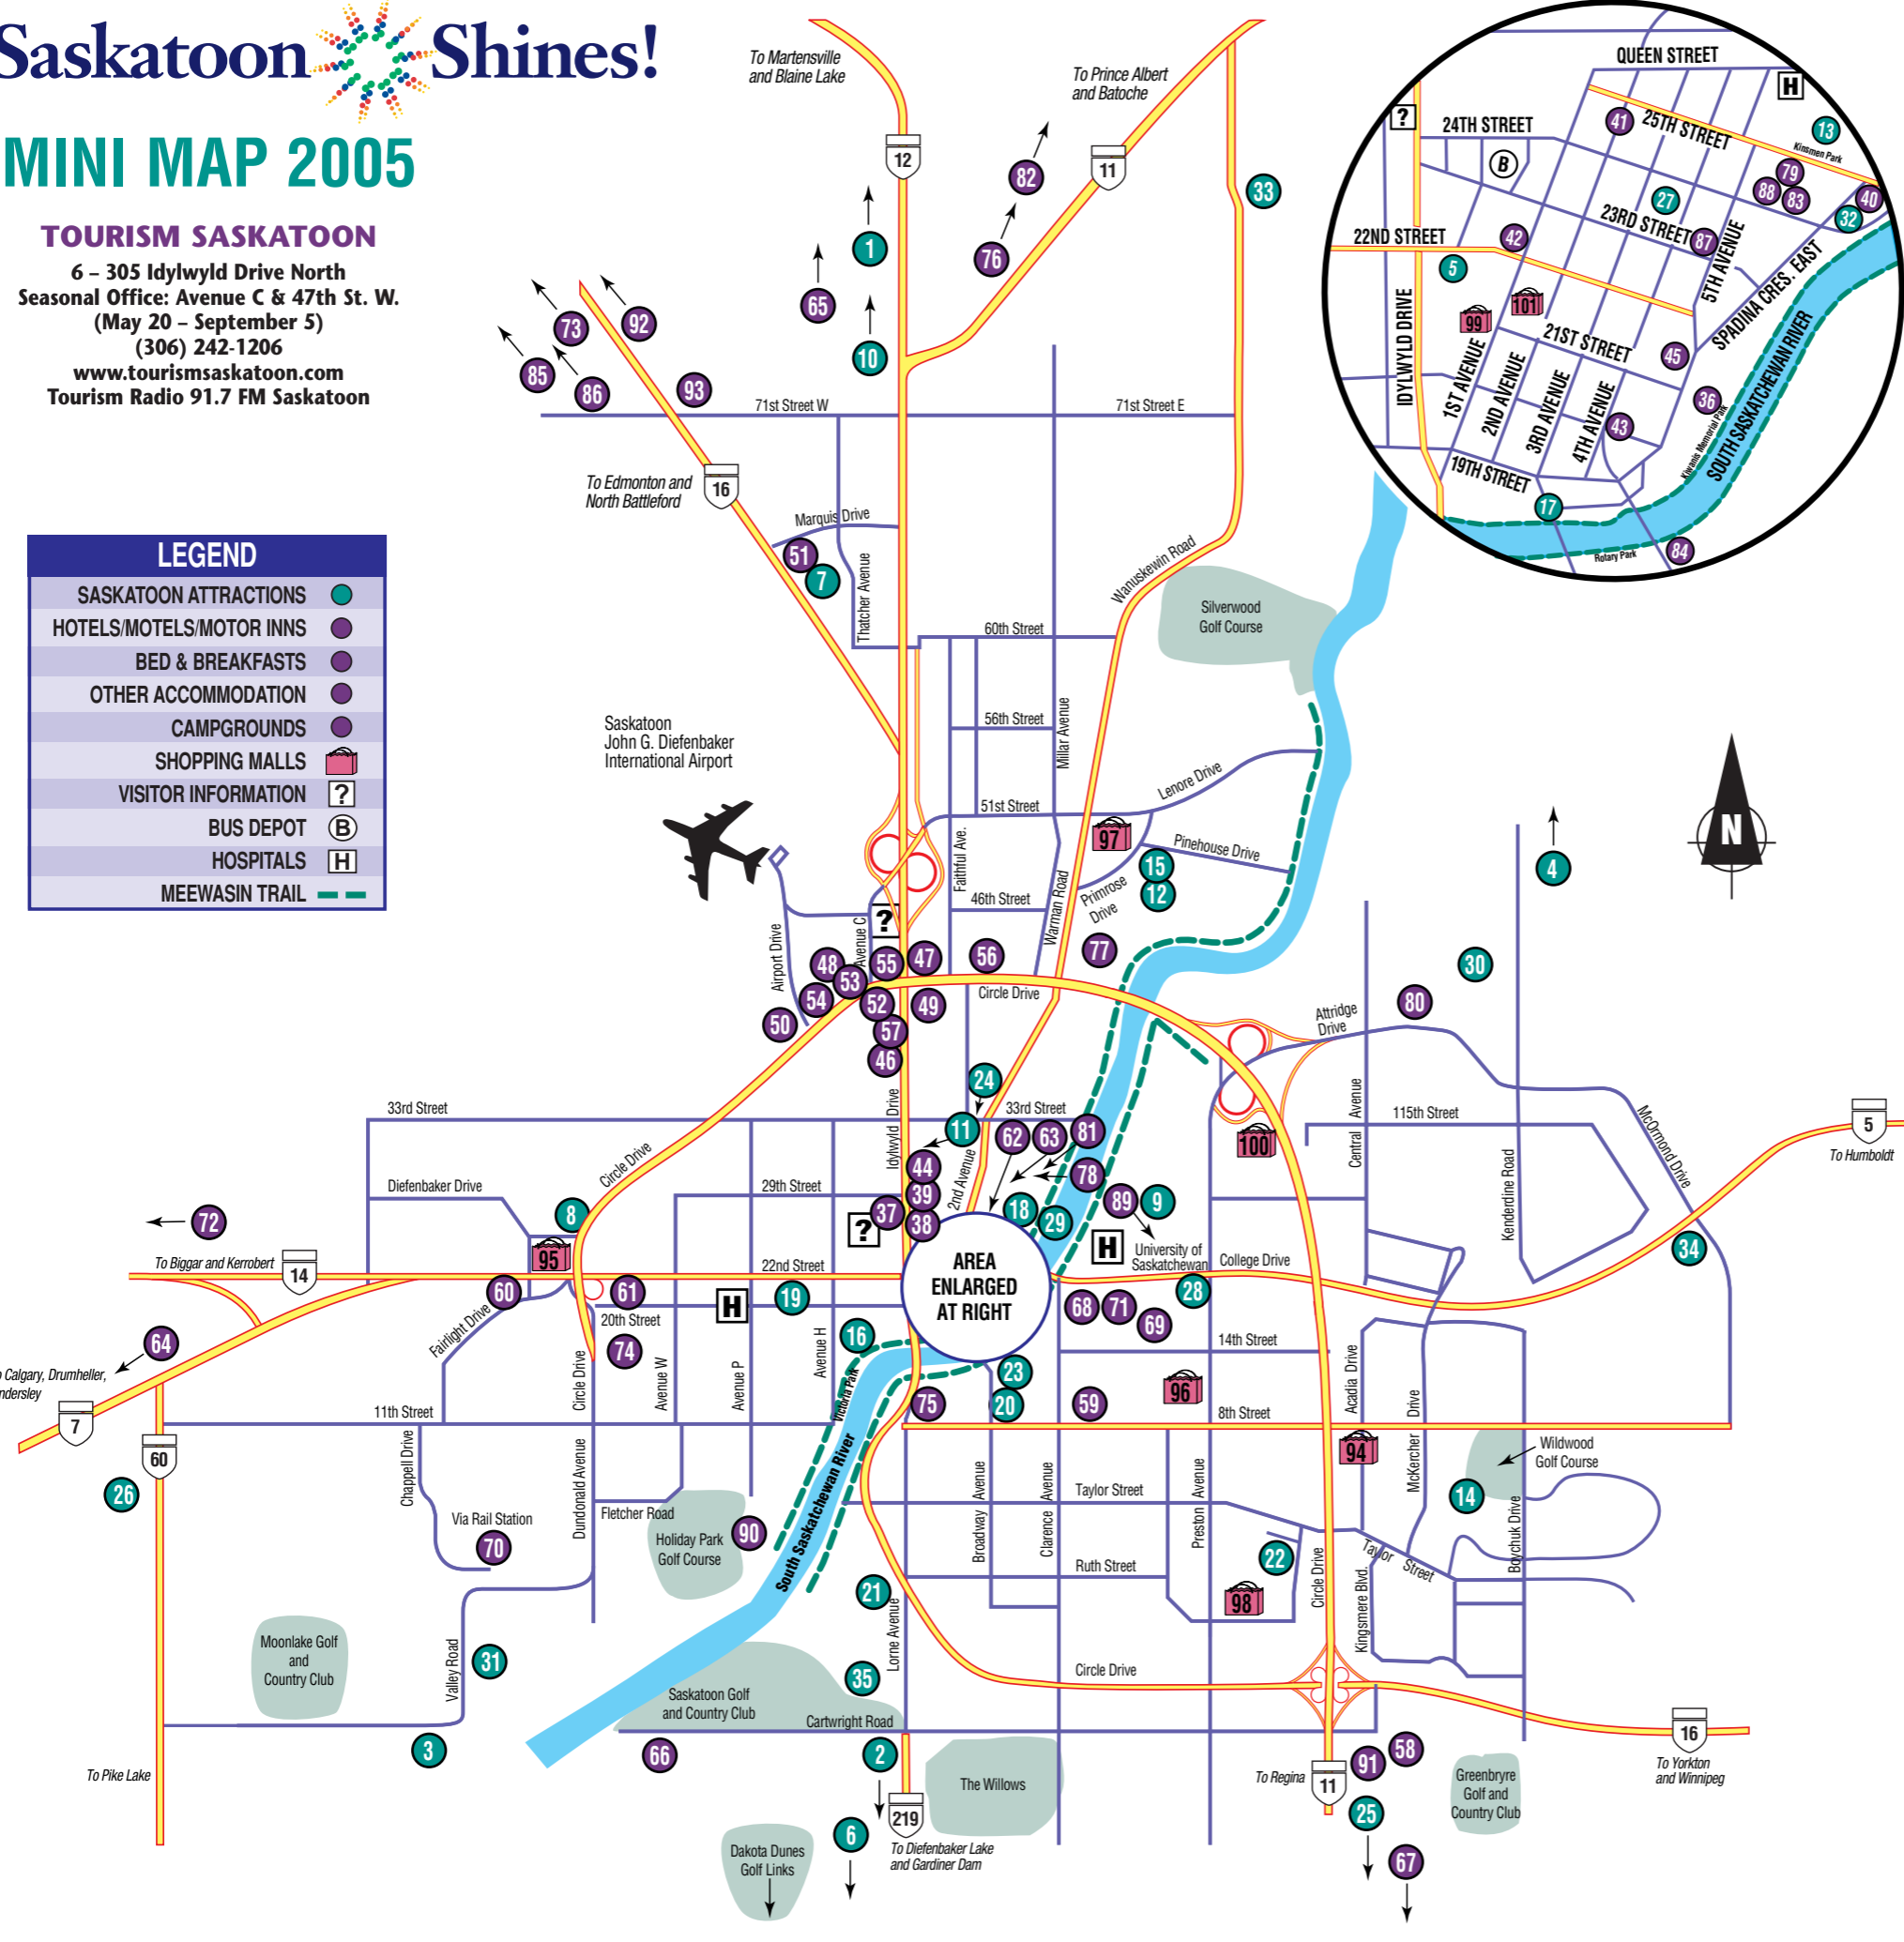

SASKATOON ATTRACTIONS

- 1 THE BARN PLAYHOUSE 25 km North on Highway 12
- 2 BEAVER CREEK CONSERVATION AREA 13 km South on Highway 219
- 3 THE BERRY BARN 11 km South on Valley Road
- 4 BRIDGE CITY SPEEDWAY 2.2 km North on Kenderdine Road
- 5 CENTENNIAL AUDITORIUM 35 - 22nd Street East
- 6 CRANBERRY FLATS CONSERVATION AREA 8 km South on Highway 219
- 7 CREDIT UNION CENTRE 3515 Thatcher Avenue
- 8 COSMO CIVIC CENTRE 3130 Laurier Drive
- 9 DIEFENBAKER CANADA CENTRE - UNIVERSITY OF SASKATCHEWAN College Drive
- 10 GLADYS' DOLL HOUSE 7 km North on Highway 12
- 11 HARRY BAILEY AQUATIC CENTRE 1110 Idylwyld Drive
- 12 KINSMEN/HENK RUYSS SOCCER CENTRE 219 Primrose Drive
- 13 KINSMEN PARK Spadina Crescent and 25th Street
- 14 LAKEWOOD CIVIC CENTRE 1635 Mc Kercher Drive
- 15 LAWSON CIVIC CENTRE 225 Primrose Drive
- 16 LIONS SKATEPARK Victoria Park
- 17 MEEWASIN VALLEY CENTRE 402 - 3rd Avenue South
- 18 MENDEL ART GALLERY AND CONSERVATORY 950 Spadina Crescent East
- 19 MUSÉE UKRAINA MUSEUM 202 Avenue M South
- 20 OFF BROADWAY DINNER THEATRE 639 Main Street
- 21 PRAIRIELAND PARK, MARQUIS DOWNS AND EMERALD CASINO 503 Ruth Street West
- 22 ROYAL CANADIAN LEGION WAR ARTIFACT ROOM 3021 Louise Street
- 23 SASKATCHEWAN CRAFT GALLERY 813 Broadway Avenue
- 24 SASKATCHEWAN INDIAN CULTURAL CENTRE 120 - 33rd Street East
- 25 SASKATCHEWAN INTERNATIONAL RACEWAY 13 km South on Highway 11
- 26 SASKATCHEWAN RAILWAY MUSEUM Hawker Siding and Highway 60
- 27 SASKATOON CITY HALL 222 - 3rd Avenue North
- 28 SASKATOON FIELD HOUSE 2020 College Drive
- 29 SASKATOON PRINCESS RIVER CRUISE Boat dock behind Mendel Art Gallery
- 30 SASKATOON ZOO FORESTRY FARM PARK, ROBIN SMITH MEDITATION GARDEN AND HERITAGE ROSE GARDEN 1903 Forest Drive
- 31 STRAWBERRY RANCH/THE MAZE 6 km South on Valley Road
- 32 UKRAINIAN MUSEUM OF CANADA 910 Spadina Crescent East
- 33 WANUSKEWIN HERITAGE PARK North on Wanuskewin Road
- 34 WILSON'S GREENHOUSE AND GARDEN CENTRE Highway 5 and McOrmond Road
- 35 WESTERN DEVELOPMENT MUSEUM 2610 Lorne Avenue South