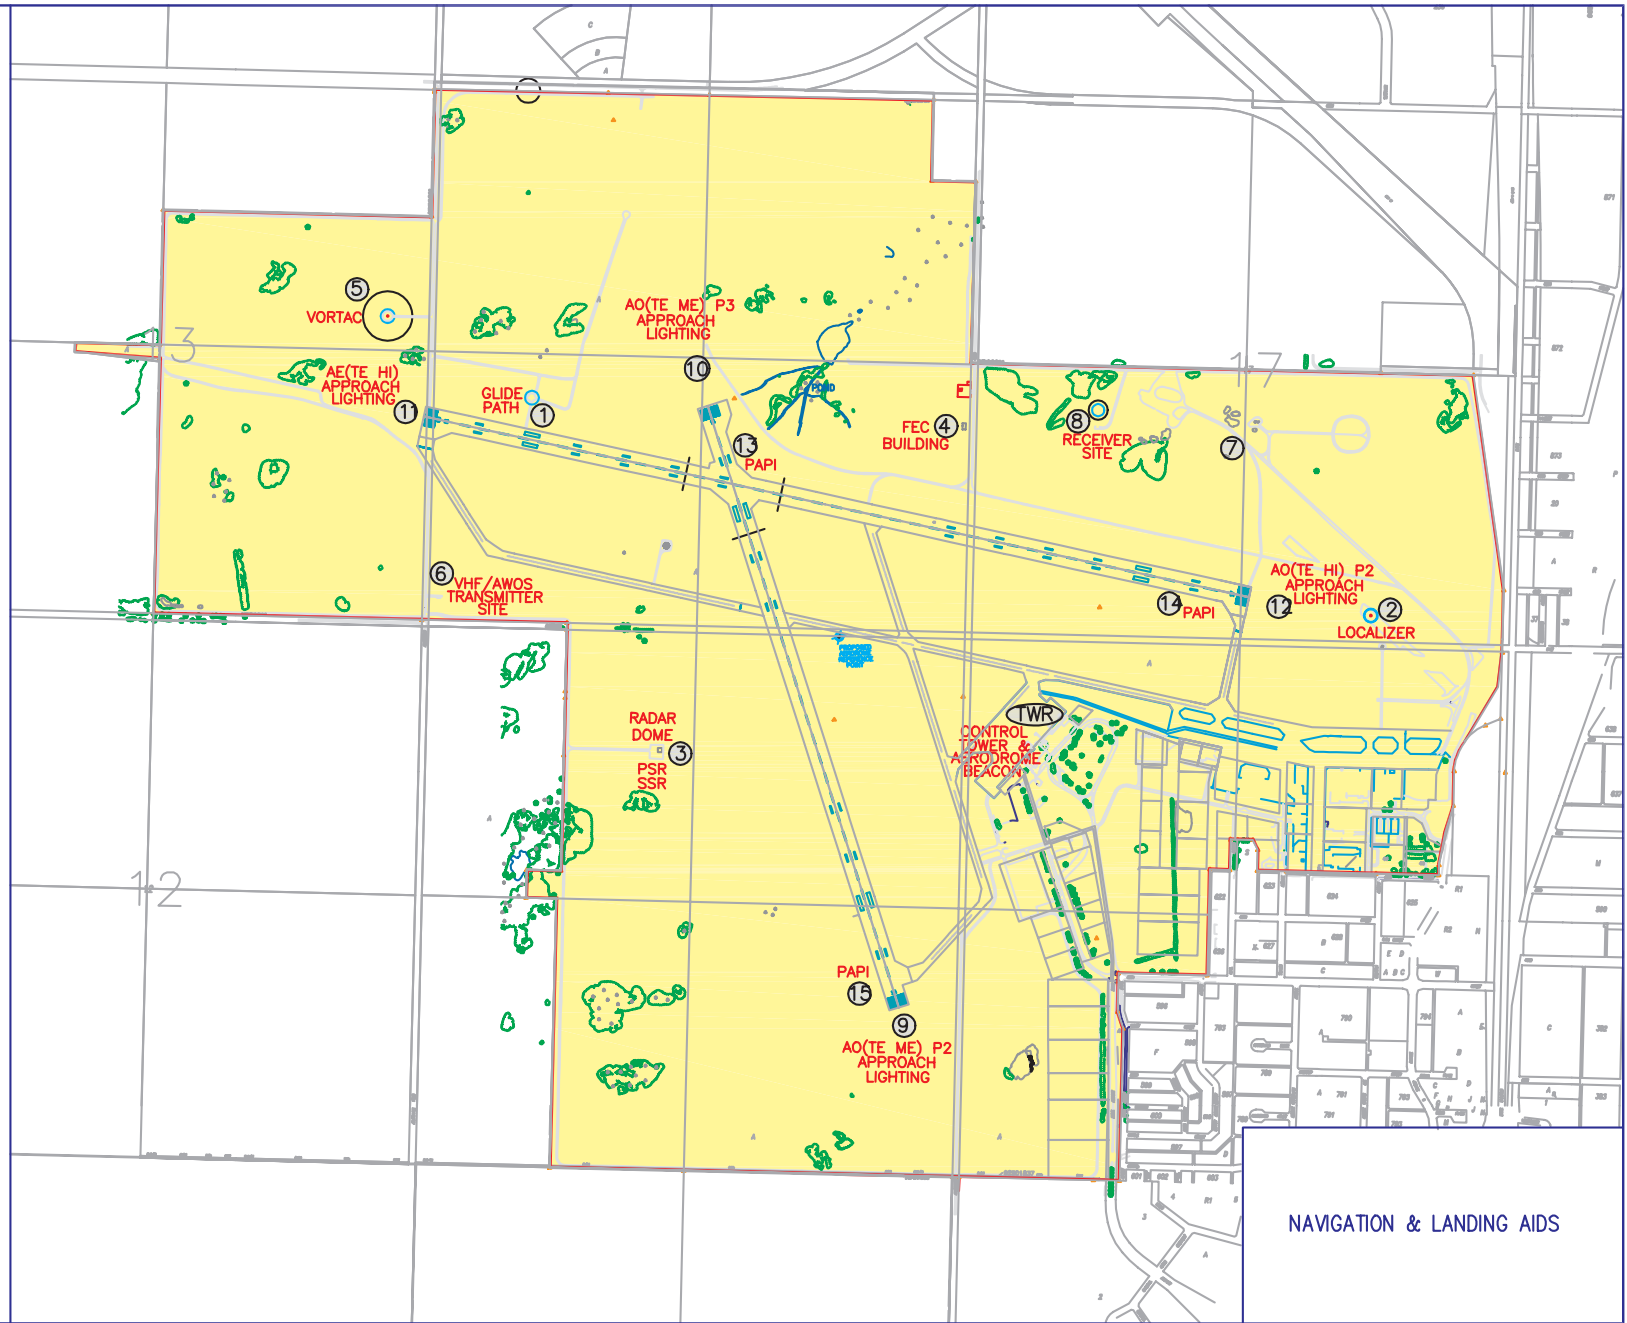

SCALE 1:15000

LEGEND:

 Airport Property

ON-SITE ELECTRONIC AIDS

1. Glidepath Runway 09
2. Localizer Runway 09 (Backcourse Runway 27)
3. AASR (Airport & Airways Surveillance Radar)
4. FEC (Fenced Electrical Center)
5. VORTAC
6. Radio Transmitter (VHF/AWOS)
7. VHF/DF
8. Receiver Site

ON-SITE VISUAL AIDS

9. Runway 33 – AO(TE ME) P2
10. Runway 15 – AO(TE ME) P3
11. Runway 09 – AE(TE HI)
12. Runway 27 – AO(TE HI) P2
13. PAPI Runway 15
14. PAPI Runway 27
15. PAPI Runway 33

TWR Control Tower & Aerodrome Beacon

Saskatoon John G. Diefenbaker Airport

NAVIGATION & LANDING AIDS